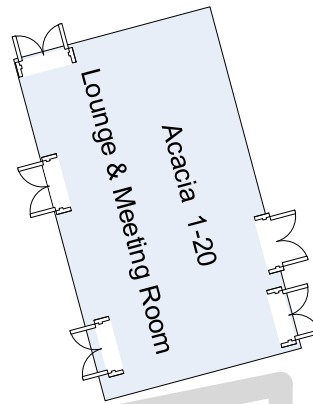

Basketball, Volleyball & Oval

The Lodge

Acacia 1-20  
Lounge & Meeting Room

Banksia Lounge

Banksia E1-E5

Banksia E6-E7

Banksia D1-D4

Banksia D5-D8

Guest Laundry

Banksia Meeting Room

Play Equipment

KEY

Road

Footpath

Stairs

Accessible Toilet

Toilets

Dining Room

10:10 Cafe

Crawford Room

The Tops Reception

Waratah A1-A12

Waratah B1-B5

Waratah C1-C6